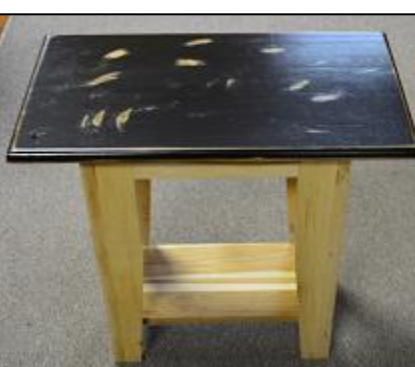

#224 Small Hall Tree Bench With Arms 22x73x18.5

#223 Oak Flat Top Bench (above) 42x17x12  
#88-4VPB Pine 4 Panel Black Pie Not Shown  
#88-4VPWB 4 Panel Pine White Vintage Bronze Pie Safe

#93C Hickory Copper End Table  
17.5x25x14

#703 Oak Rectangle Table  
14x23x23.5

#703 WTH Hickory Rectangle Table  
White Vintage Top 14x23x23.5

#704 Rustic Hickory Magazine Table  
16x23x23.5

#703 Hickory Rectangle Table  
14x23x23.5

#703BTH Hickory Rectangle Table  
Black Vintage Top 14x23x23.5