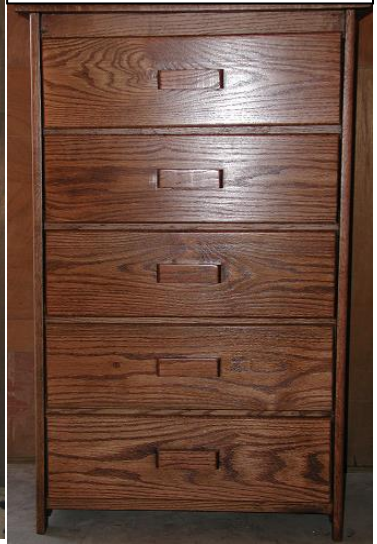

#88-8HB Oak 8-Panel Horizontal Bronze Pie Safe 40x53x14

#87P Pine 8 panel RP Cabinet Stained or Painted has upcharge 32x73x13

#88-8HC Oak 8-Panel Copper Pie Safe 40x53x14

#88 PB Bronze Pie Safe 32x53x13

#88C Oak Pie Safe Copper Vertical Tin 32x53x14

#05 Oak 5 Drawer Chest 29x43x17  
#04 Oak 4 Drawer Chest (Not Shown)

#24 Oak Large End Table or Night Stand 24x25x25

#84D RP DEEP TV Stand w/ Raised Panels 32x25x18

#93 RP End Table 17.5x25x14

#2318 RP End Table 22x24x18