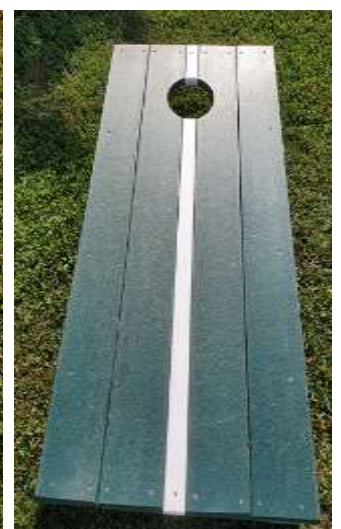

#32PC Tudor Brown & Weather Wood Rocker

#	#
---	---

#11PC-BKCH Black & Cherry Cornhole Boards

#11PC-TBAM Tudor Brown & Antique mahogany Cornhole Boards

#11PC-BKTGY Black base Turf Green & Yellow Cornhole Boards