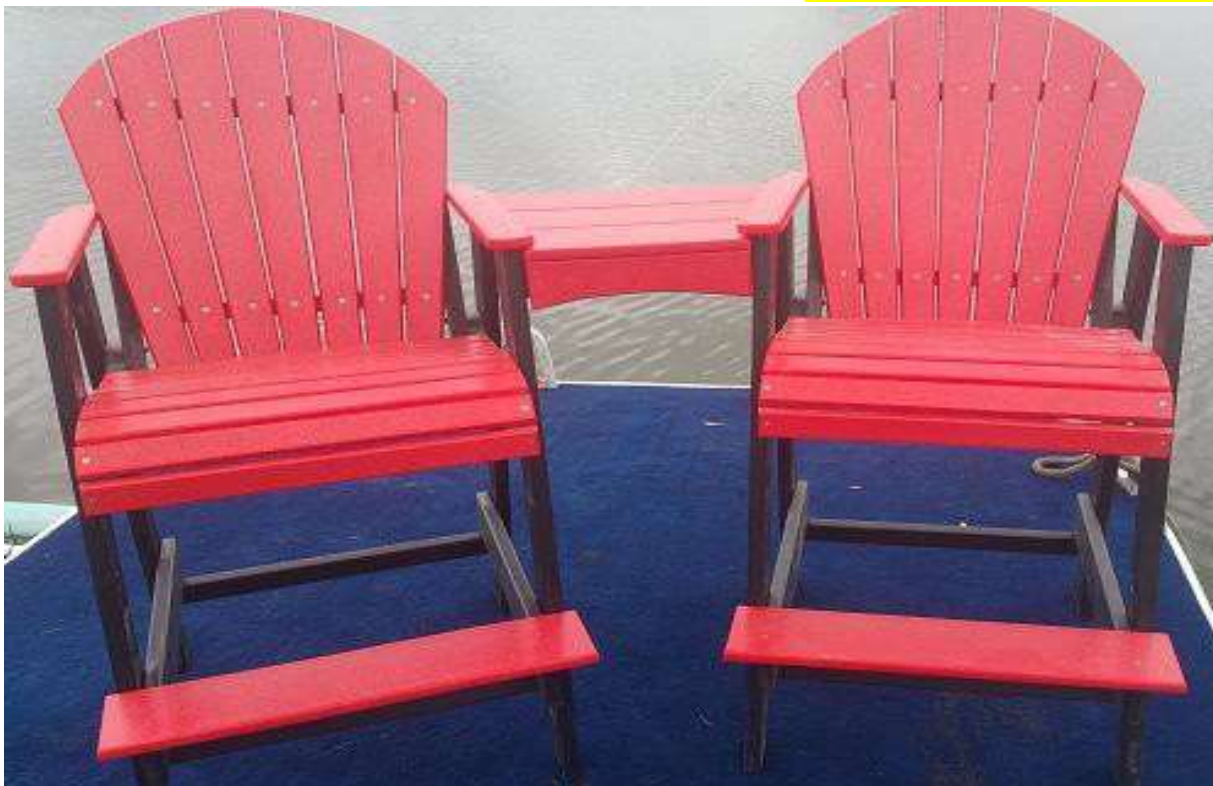

#22PC-BKR 24" Counter Height Black & Red Chair with sliding table ****Must specify on chair you want sliding table****
#21PC-BKR 30" Pub Chair Black & Red Chair ****Must specify on chair you want sliding table****
#24PC-BKR Black & Red Sliding Table **Chairs Items are sold individually & table**