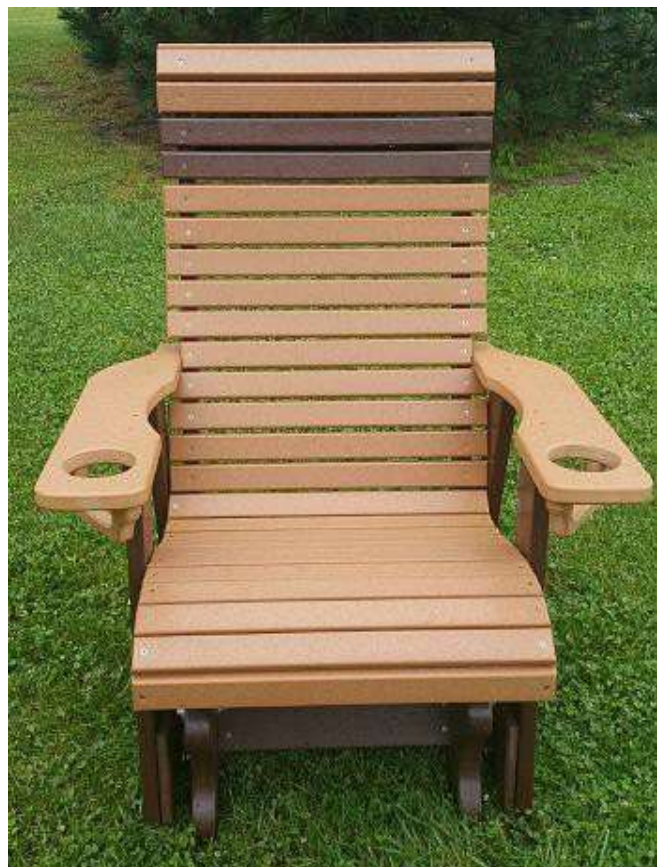

#41PC-BKT Black & Tangerine Rollback Glider

#41PC-BKCH Black & Cherry Rollback Glider

#41PC-Tudor Brown & Antique Mahogany Rollback Glider

#41PC-BKC Black & Cedar Rollback Glider

#41PC-BKC Black & Cedar Rollback Glider