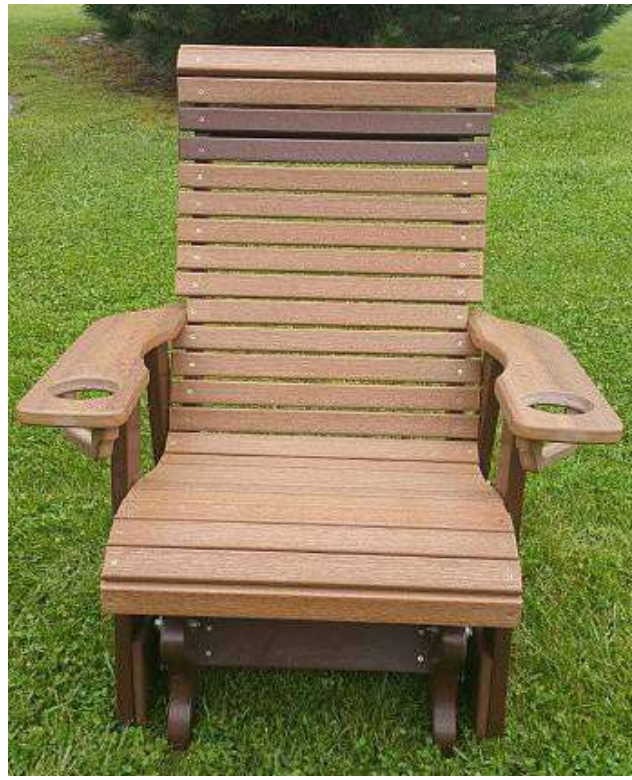

#41PC-Tudor Brown & Antique Mahogany Rollback Glider