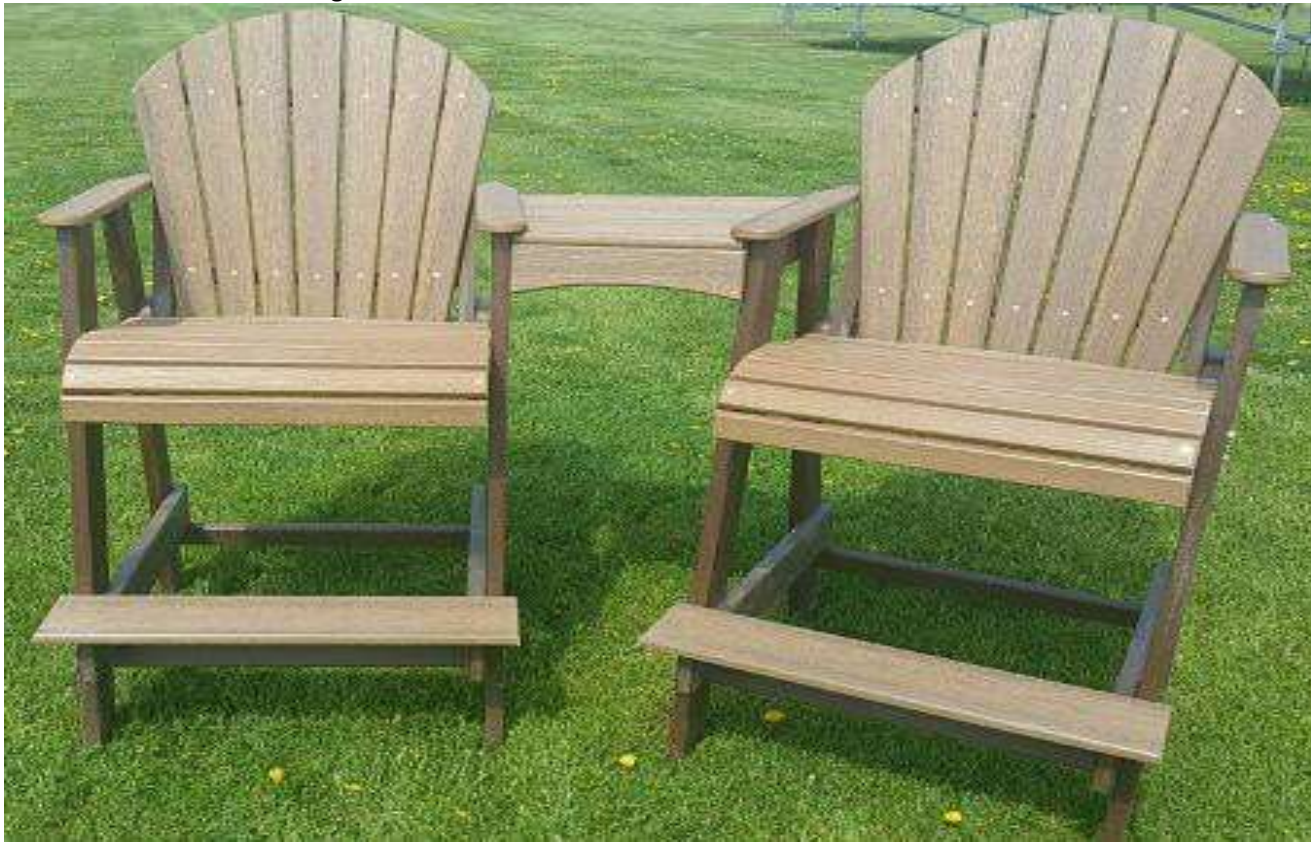

#21PC-TBAM Tudor Brown & Antique Mahogany 30" Pub Chair ****Must specify on chair you want sliding table****
#22PC-TBAM Tudor Brown & Antique Mahogany 24" Counter Height Chair ****Must specify you want sliding table****
#24PC-TBAM Tudor Brown & Antique Mahogany Sliding Table Between Chairs Items are sold individually & table